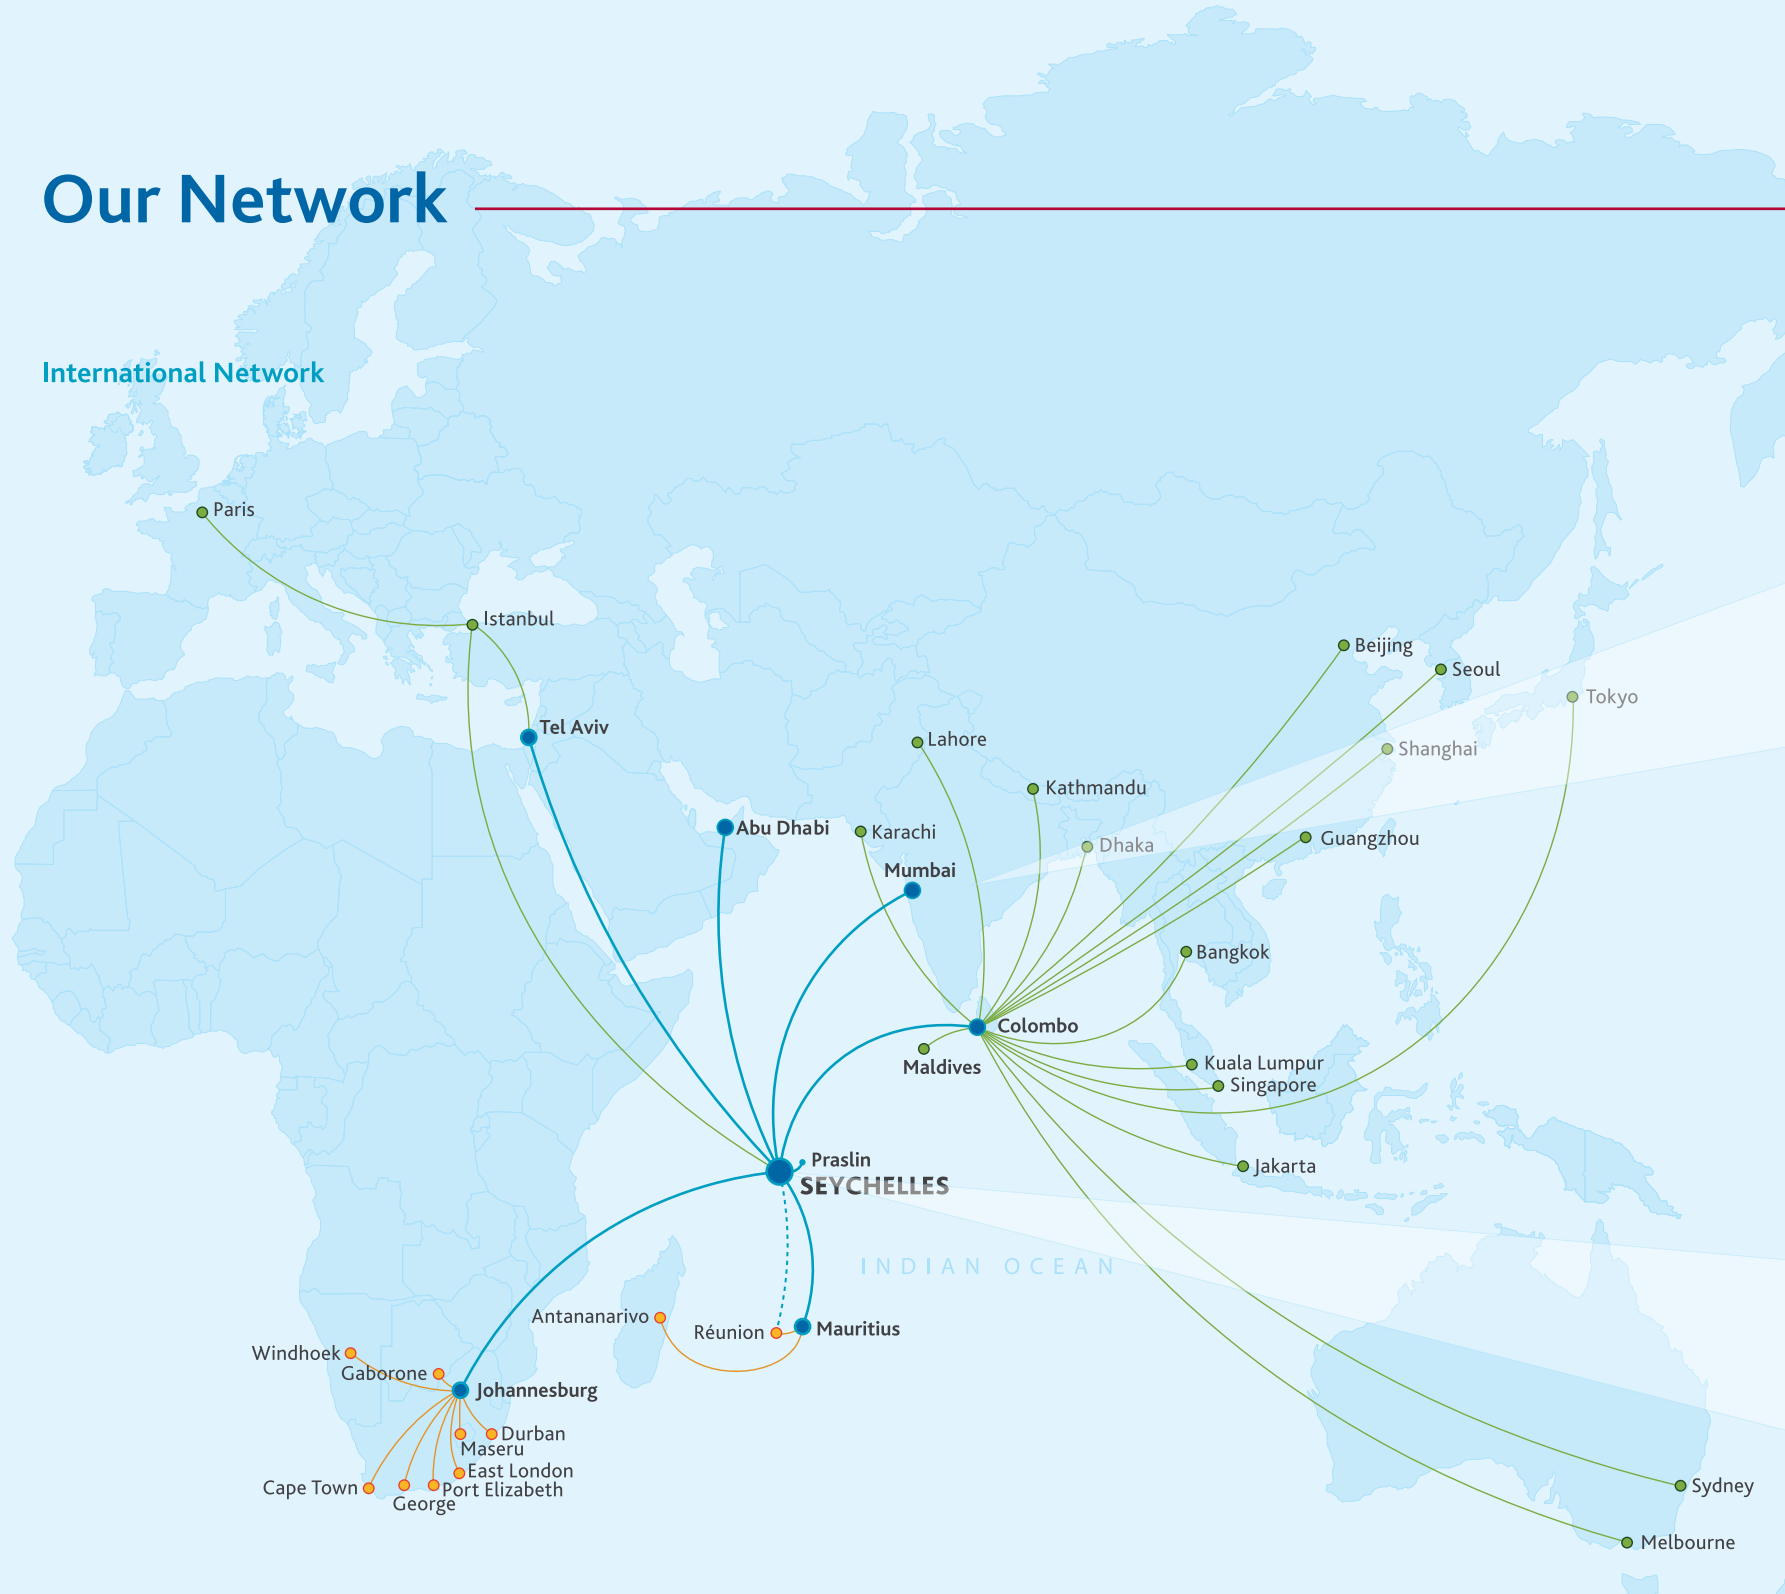

Our Network

International Network

Sri Lankan Airlines Network (India)

Air Seychelles Domestic Network

Disclaimer: Actual flight paths depends on the weather, government approval or other operational factors. The flight routes depicted on this map are for illustrative purposes only.

MAP KEYS

- Air Seychelles Flights
- Air Seychelles Seasonal or Charter Route
- Air Seychelles Codeshares
- Air Seychelles Interline Partner

CODESHARE PARTNERS

INTERLINE PARTNERS