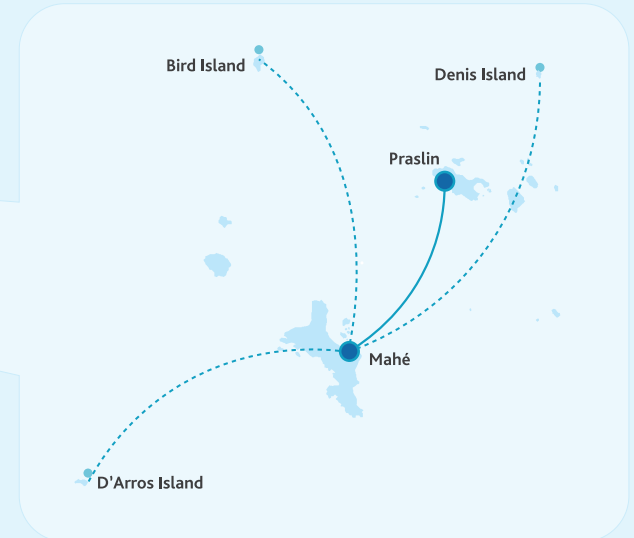

Our Network

International Network

Sri Lankan Airlines Network (India)

Air Seychelles Domestic Network

- MAP KEY**
- Air Seychelles Flights
 - - - - - Air Seychelles Seasonal or Charter Route
 - Air Seychelles Codeshares
 - Air Seychelles Interline Partner

CODESHARE PARTNERS

INTERLINE PARTNERS

Disclaimer: Actual flight paths depends on the weather, government, approval or other operational factors. The flight routes depicted on this map are for illustrative purposes only.